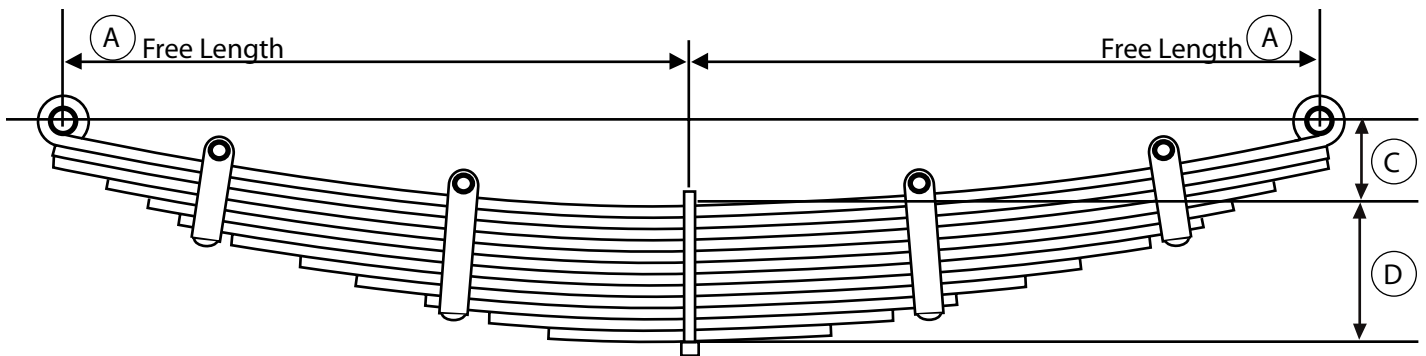

 TX Phone: (800) 637-4422

Street Sweeper Leaf Spring

Part No.	Width	PL-1 S.E. (A)	PL-1 L.E. (B)	Bushings	Arch (C)	No. Leaves	Grading	Pack Thk. (D)
AT-001	2 ¼	22.5	22.5	JFD	3.00	12	12/401	4.81
AT-001 #1	2 ¼	22.5	22.5	JFD	3.00	1	12/401	.401