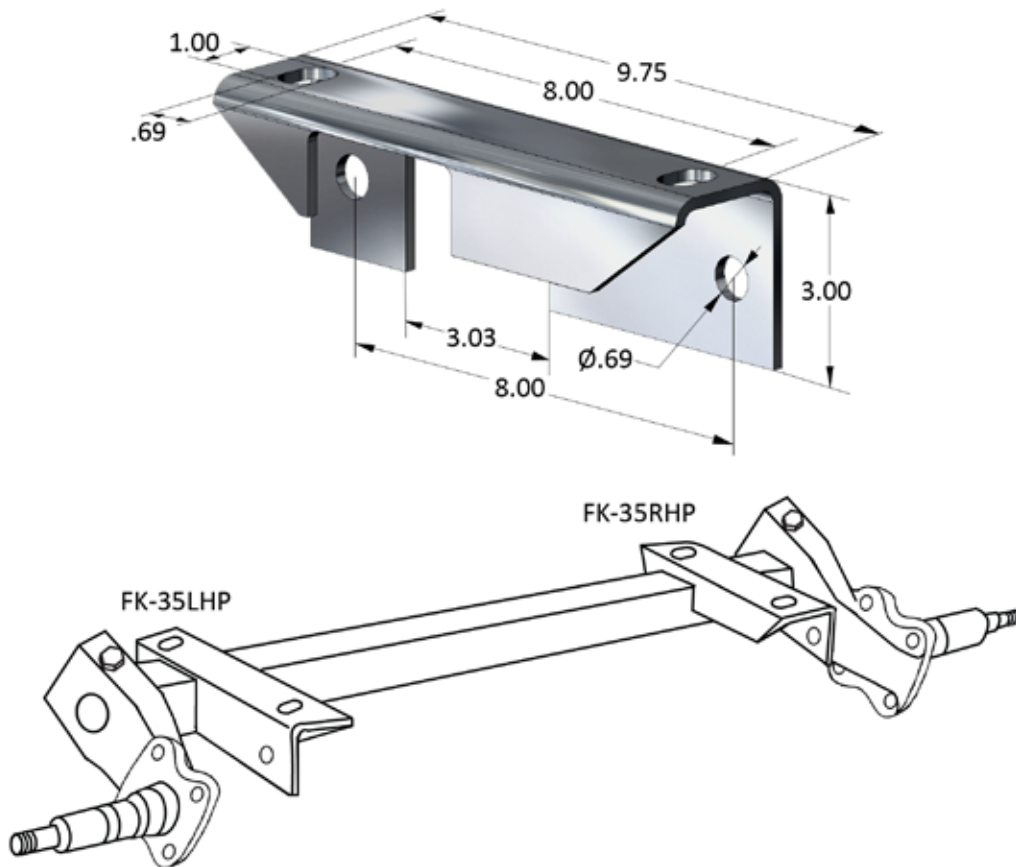

New Product Bulletin
Flexiride 3500 Lbs
Axle Mounting Brackets

NJ Phone: (800) 225-1845  (856) 488-1800  NJ Fax: (800) 360-9636

 TX Phone: (800) 637-4422

New Product Bulletin

Flexiride 3500 Lbs Axle Mounting Brackets

- Allows either top or side mounting.
- Matches dimensionally other manufacturer's mounting brackets allowing easy interchange with other axles styles, that can now be replaced with Flexiride axles, with no frame modifications required.
- The brackets are LH and RH, respectively, therefore need to be ordered in pairs.