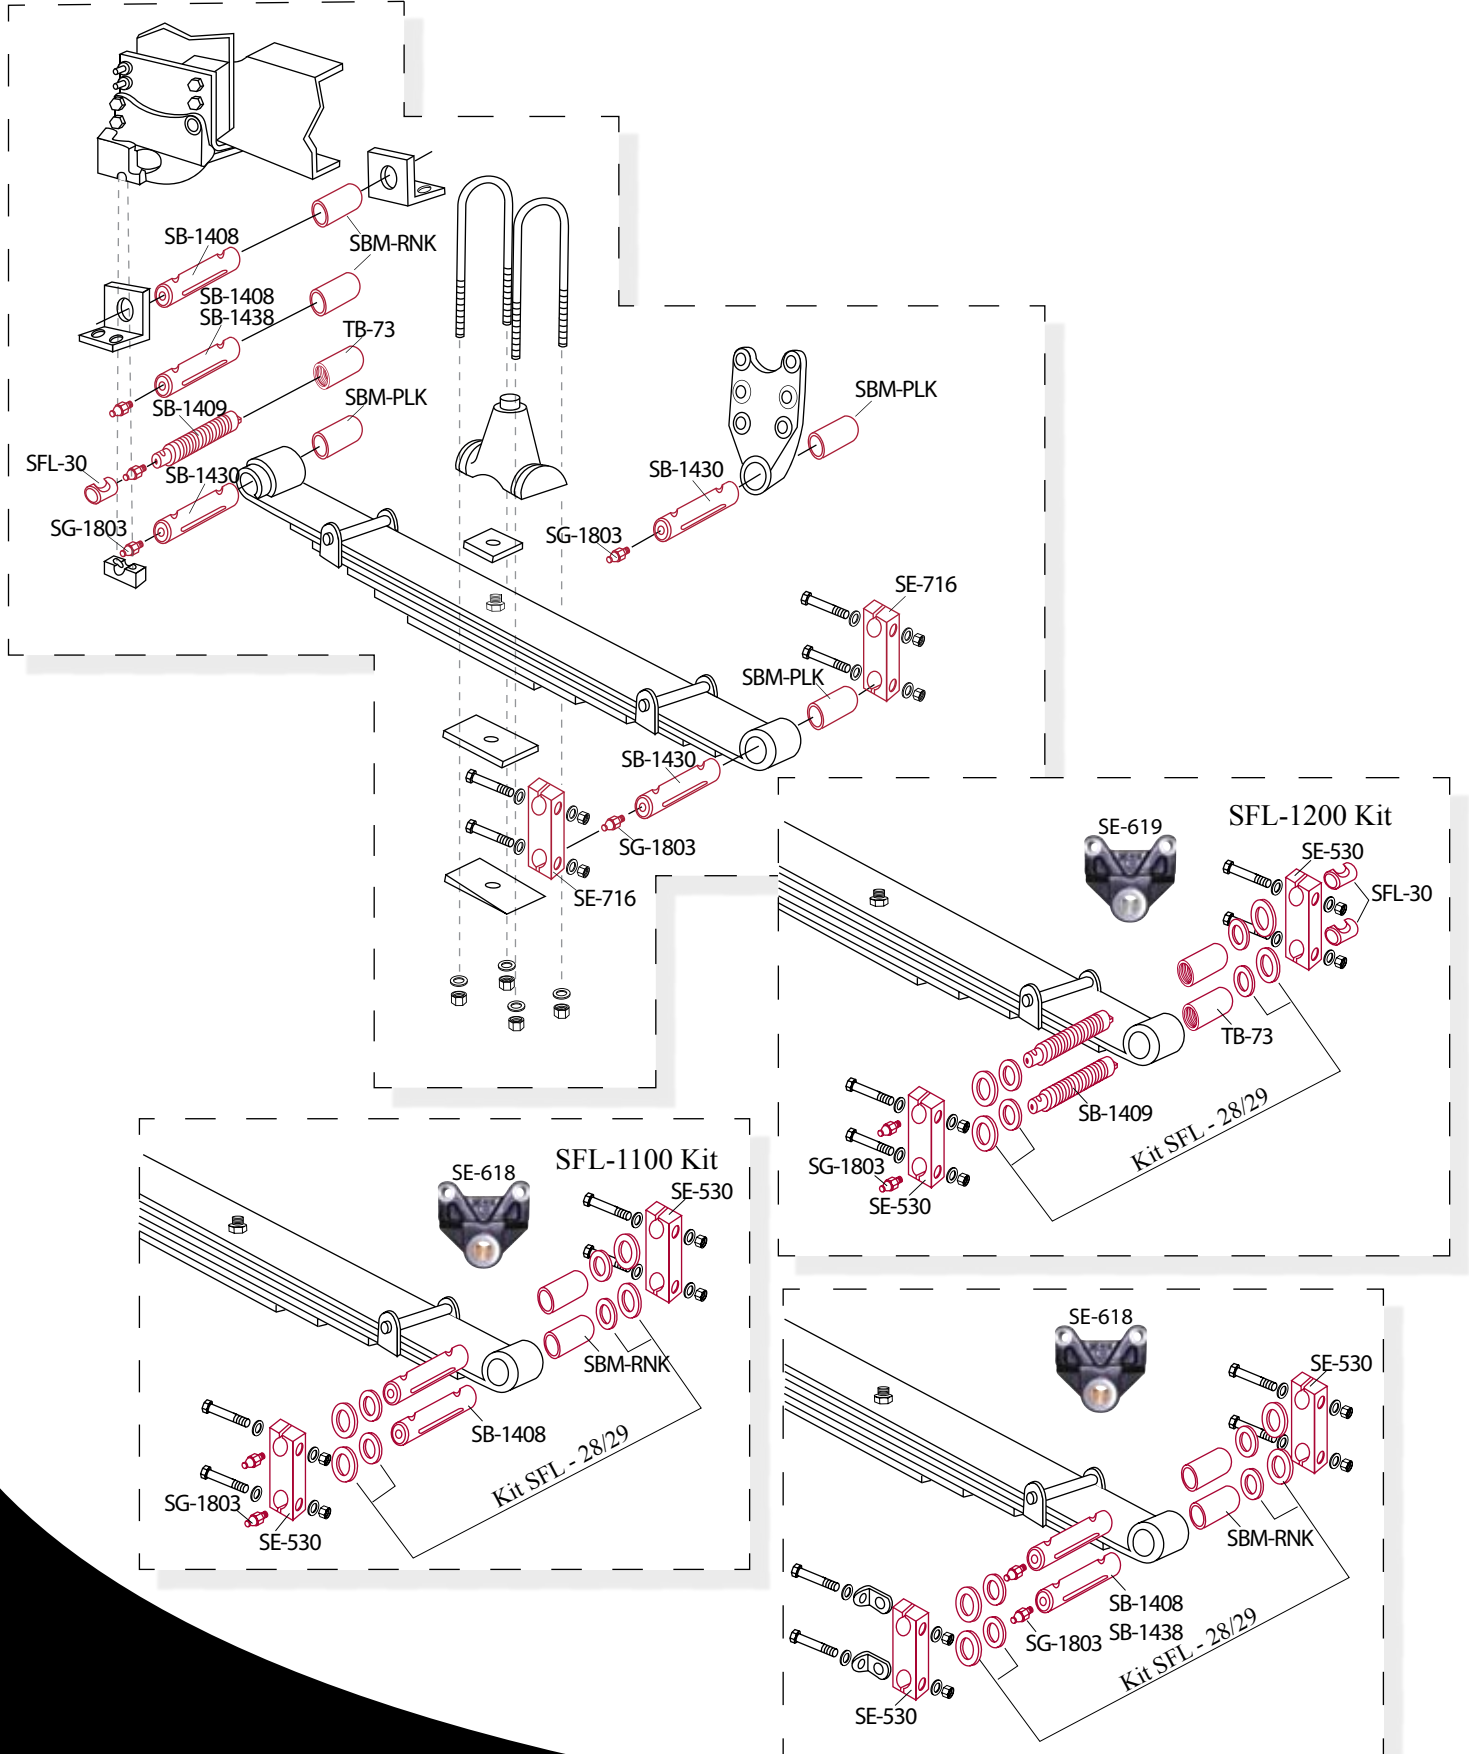

Universal Group®

The Universal Group Corp 1025 Thomas Busch Memorial Highway  Pennsauken, New Jersey 08110

1120 Eden Road, Suite 100  Arlington, Texas 76001

Freightliner 4" Wide Steering Axle Assembly

NJ Phone: (800) 225-1845  (856) 488-1800  NJ Fax: (800) 360-9636

 TX Phone: (800) 637-4422

Freightliner

120 Series Conventional/COE FLD112 Conventional

SFL-28/29

12 x SFL-28

4 x SFL-29

SFL-1100

2 x SB-1408

2 x SE-530

4 Lockbolts

1 x SFL-31

1 x SBM-RNK

4 Locknuts

12 x SFL-28

4 x SFL-29

2 SG-1803

SFL-1200

2 x SB-1409

2 x SE-530

4 Lockbolts

2 x TB-73

12 x SFL-28

4 locknuts

4 x SFL-29