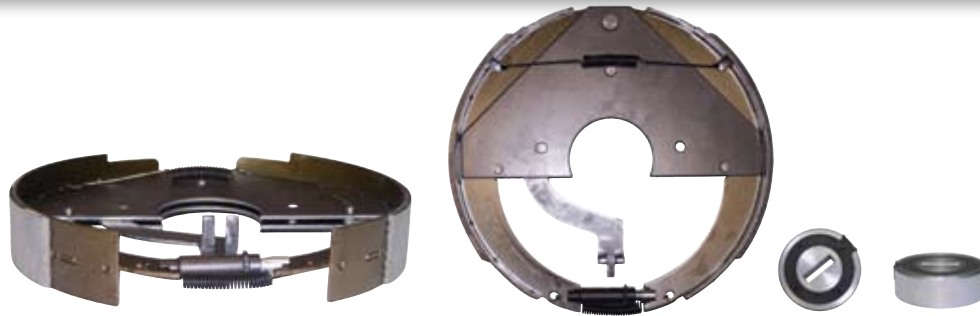

 TX Phone: (800) 637-4422

Brake Drums and Idlers

| Part Number | Description | OEM Reference | Unit Weight (lbs) | Case Qty. |
|-------------|--|---------------|-------------------|-----------|
| MH-8-114 | Dexter Style Idler | 8-261-04 | 12.20 | 160 |
| MH-8-214 | Dexter Style Brake Drum - Solid Design | 8-314-04 | 25.80 | 75 |
| MH-8-124 | Continental Style Idler | MD-553 | 13.10 | 160 |
| MH-8-224 | Continental Style Brake Drum | MD-641 | 24.50 | 80 |
| MH-8-234 | Lippert Style Brake Drum | | 28.00 | 72 |

Brake & Brake Magnets

| Part Number | Description | Unit Weight (lbs) | Pallet Qty. |
|-------------|--|-------------------|-------------|
| MH-827-RH | Lippert brake assembly w/magnet Right Hand | 6.89 | 210 |
| MH-827-LH | Lippert brake assembly w/magnet Left Hand | 6.89 | 210 |
| MH-827-01 | Magnet for Lippert brake assembly | 0.66 | 210 |

Leaf Springs

| Part Number | Description | OEM P/N | Unit Weight (lbs) | Pallet Qty. |
|-------------|-----------------------------------|-------------|-------------------|-------------|
| UNA-115 | Single Leaf Spring | 72-40/TE-30 | 8.80 | 440 |
| UNA-221 | 4 Lf DE Multiple Leaf Spring | 72-26 | 14.41 | 255 |
| UNA-222 | 6 Lf DE Multiple Leaf Spring | 72-27 | 17.34 | 210 |
| UNA-223 | 6 Lf DE Multiple Leaf Spring | SW6 | 19.30 | 195 |
| UNA-232 | 5 Lf Slipper Multiple Leaf Spring | 72-32 | 19.52 | 195 |