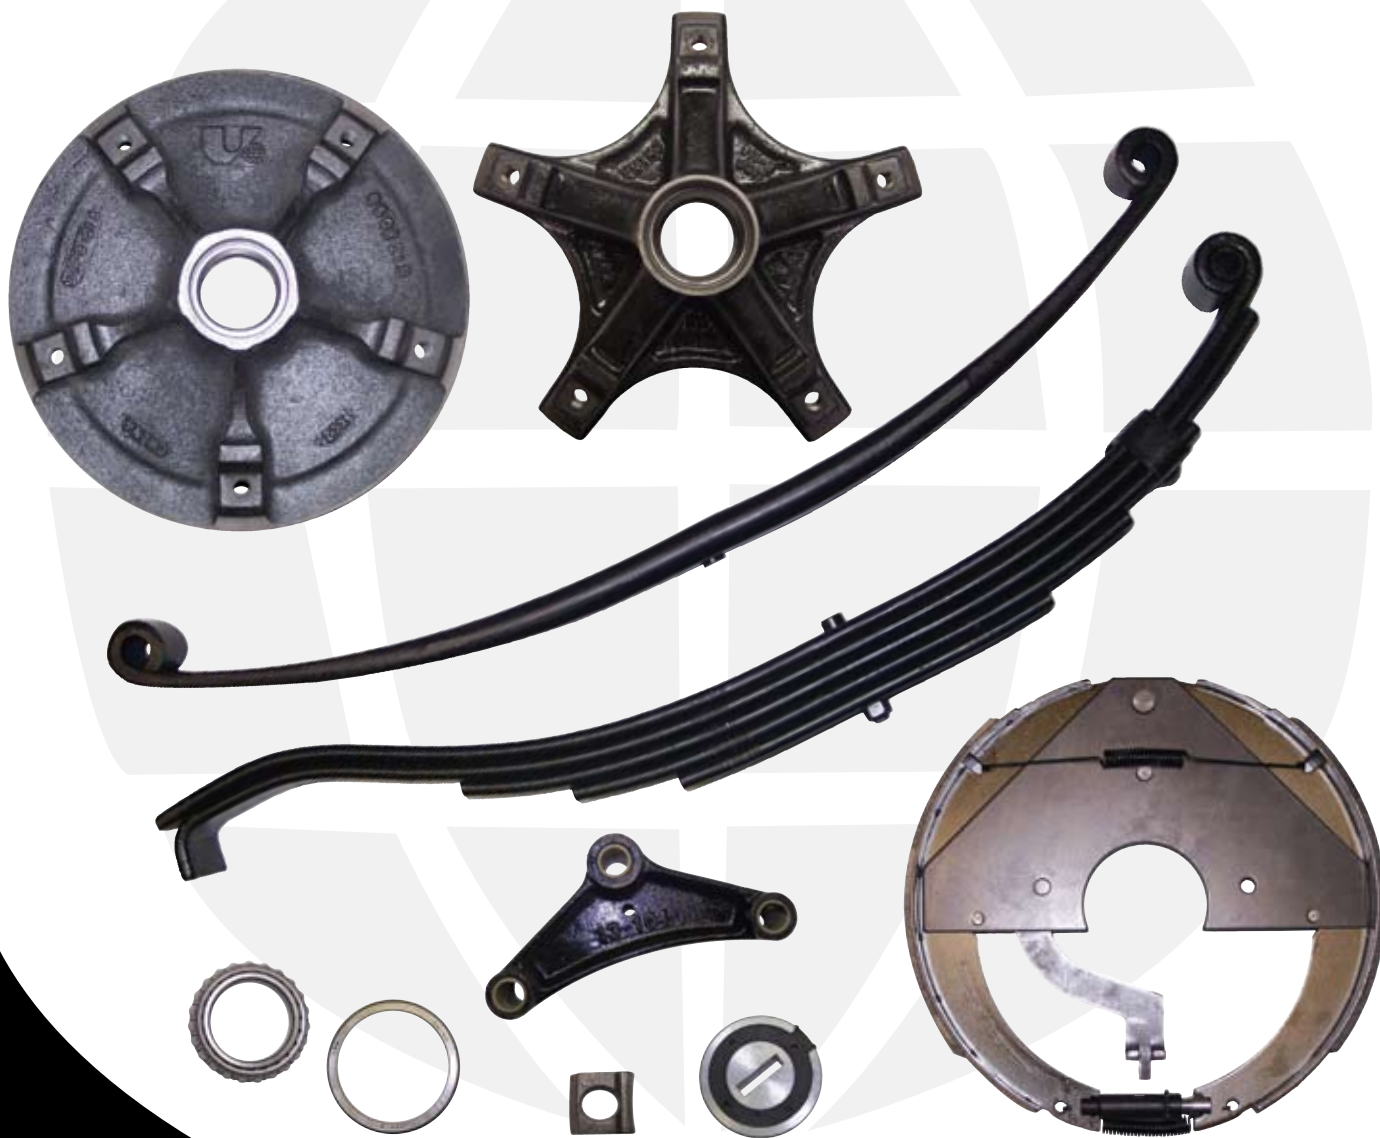

Mobile Home Axle Products

NJ Phone: (800) 225-1845 (856) 488-1800 NJ Fax: (800) 360-9636

TX Phone: (800) 637-4422