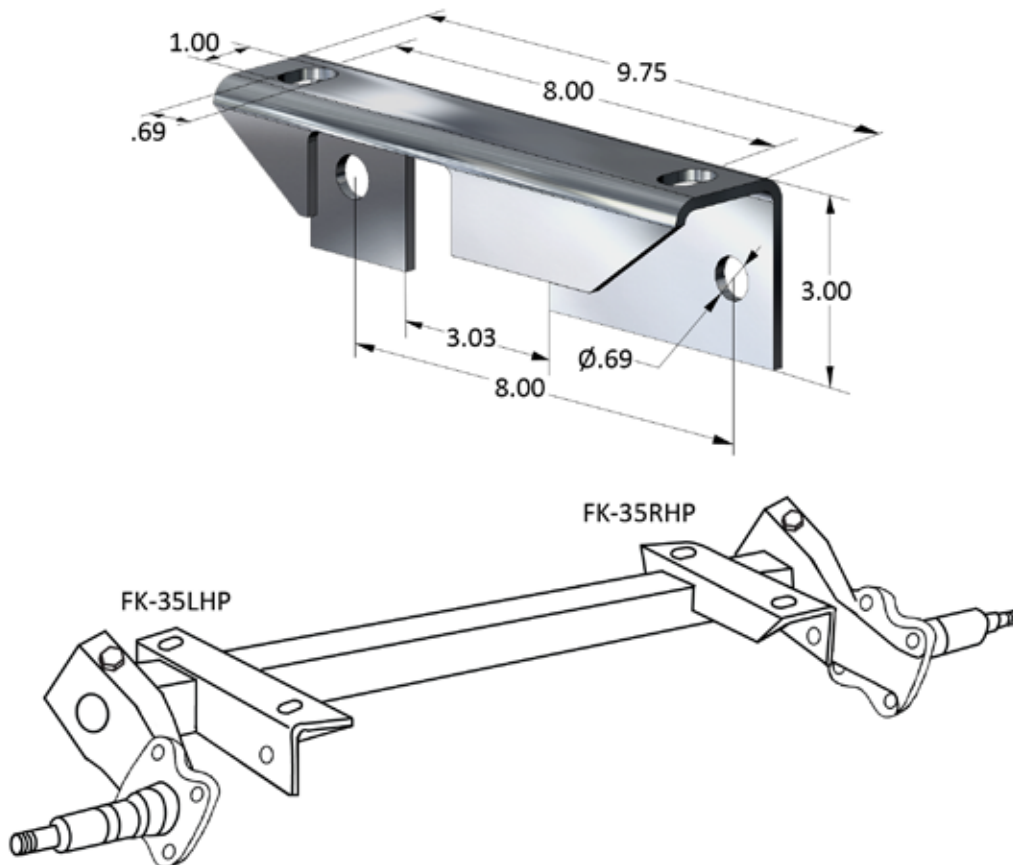

# Flexiride 3500 Lbs Axle Mounting Brackets

- Allows either top or side mounting.
- Matches dimensionally other manufacturer's mounting brackets allowing easy interchange with other axles styles, that can now be replaced with Flexiride axles, with no frame modifications required.
- The brackets are LH and RH, respectively, therefore need to be ordered in pairs.