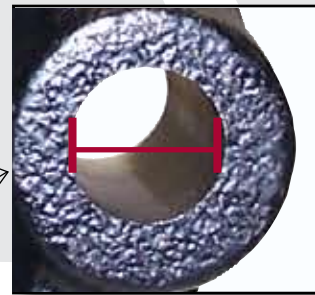

1025 Busch Highway 🌐 Pennsauken, New Jersey 08110

1120 Eden Road, Suite 100 🌐 Arlington, Texas 76001

Peterbilt Hanger SE-732

Available in two frame hole sizes
 $\frac{5}{8}$ " and $\frac{3}{4}$ "

UCF #	Frame hole size	Dayton Parts #	Flagg #
SE-732	$\frac{3}{4}$ "	338-1230	E-732-75
SE-732 $\frac{5}{8}$ "	$\frac{5}{8}$ "	338-1230A	